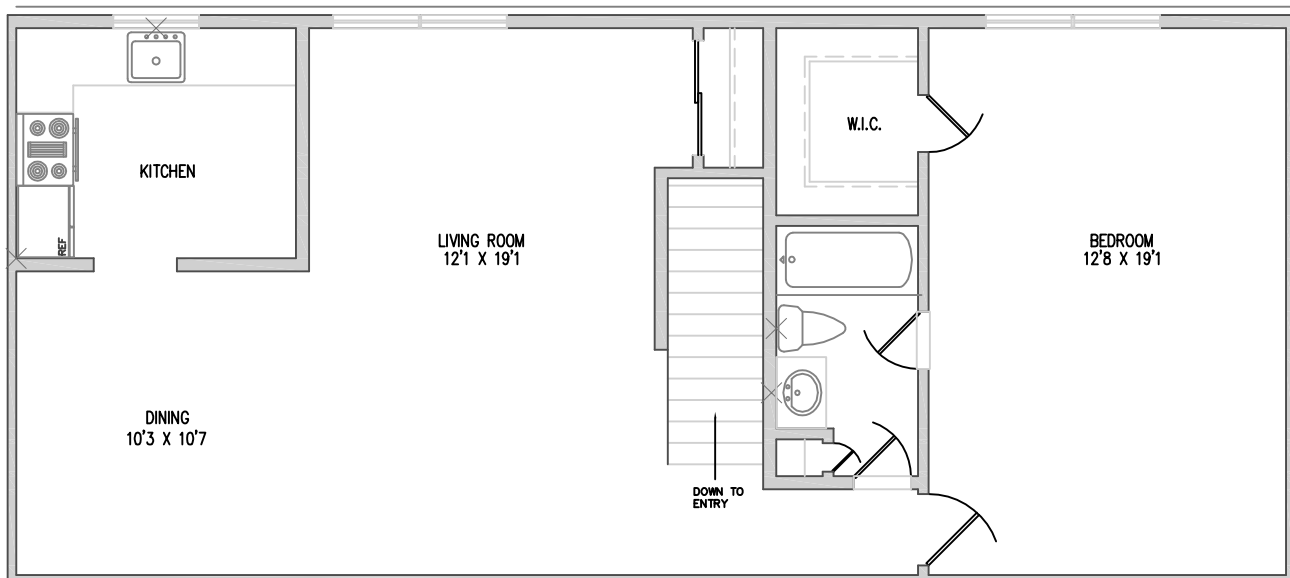

# HICKORY GLEN APARTMENTS

1038 PARK AVE, PLAINFIELD, NJ

MANAGED BY: **WOLF PROPERTIES**

TEL: 908-707-0042

HICKORY GLEN 1-BEDROOM DOWNSTAIRS

HICKORY GLEN 1-BEDROOM UPSTAIRS