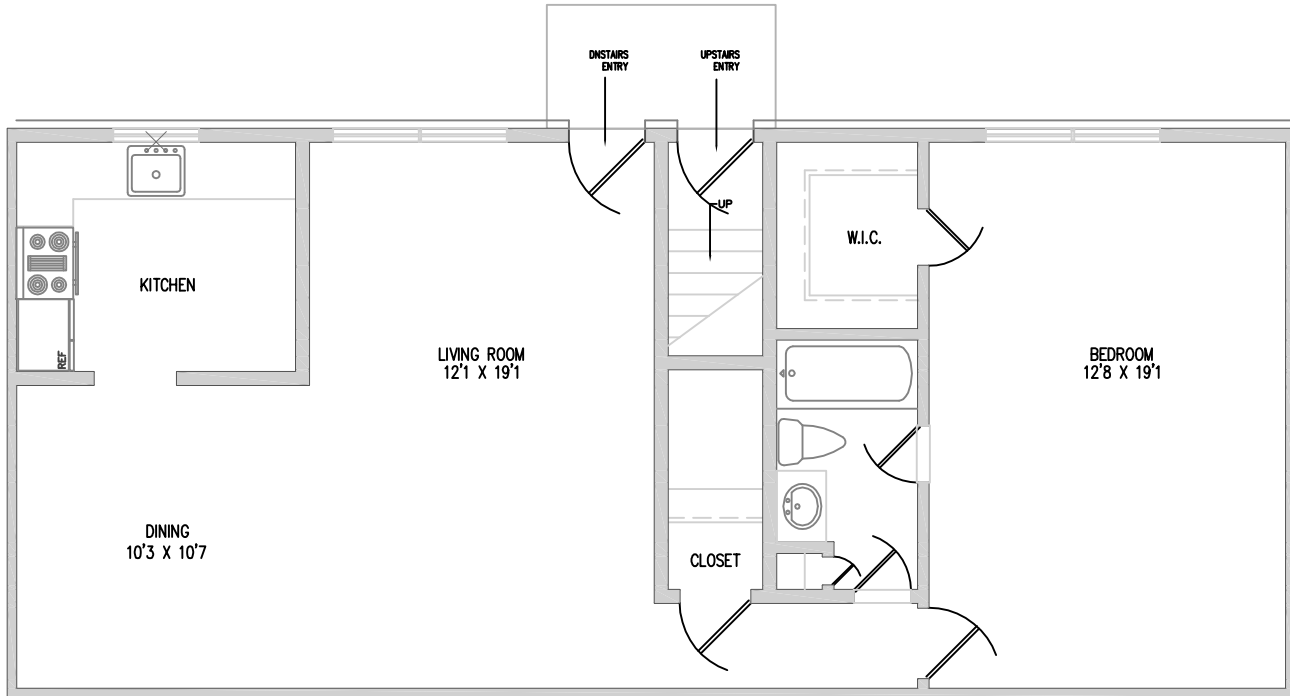

# HICKORY GLEN APARTMENTS

1038 PARK AVE, PLAINFIELD, NJ

MANAGED BY: **WOLF PROPERTIES**

TEL: 908-707-0042

HICKORY GLEN 1-BEDROOM DOWNSTAIRS

HICKORY GLEN 1-BEDROOM UPSTAIRS