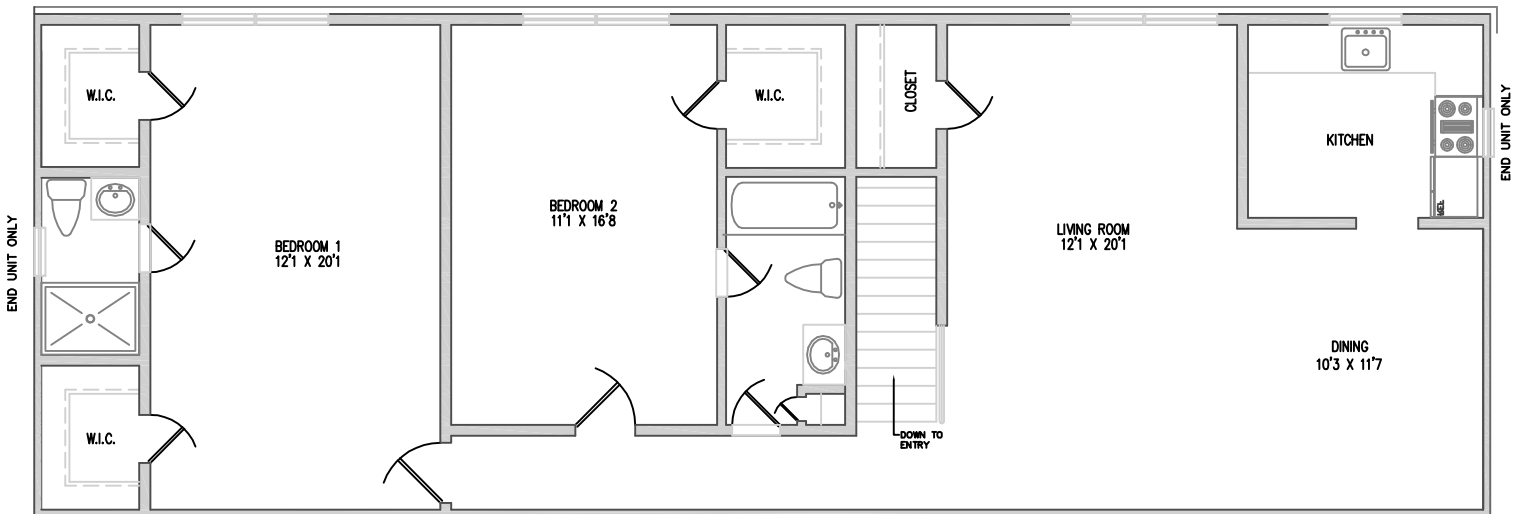

# HICKORY GLEN APARTMENTS

1038 PARK AVE, PLAINFIELD, NJ

MANAGED BY: **WOLF PROPERTIES**

TEL: 908-707-0042

HICKORY GLEN 2-BEDROOM DOWNSTAIRS

HICKORY GLEN 2-BEDROOM UPSTAIRS