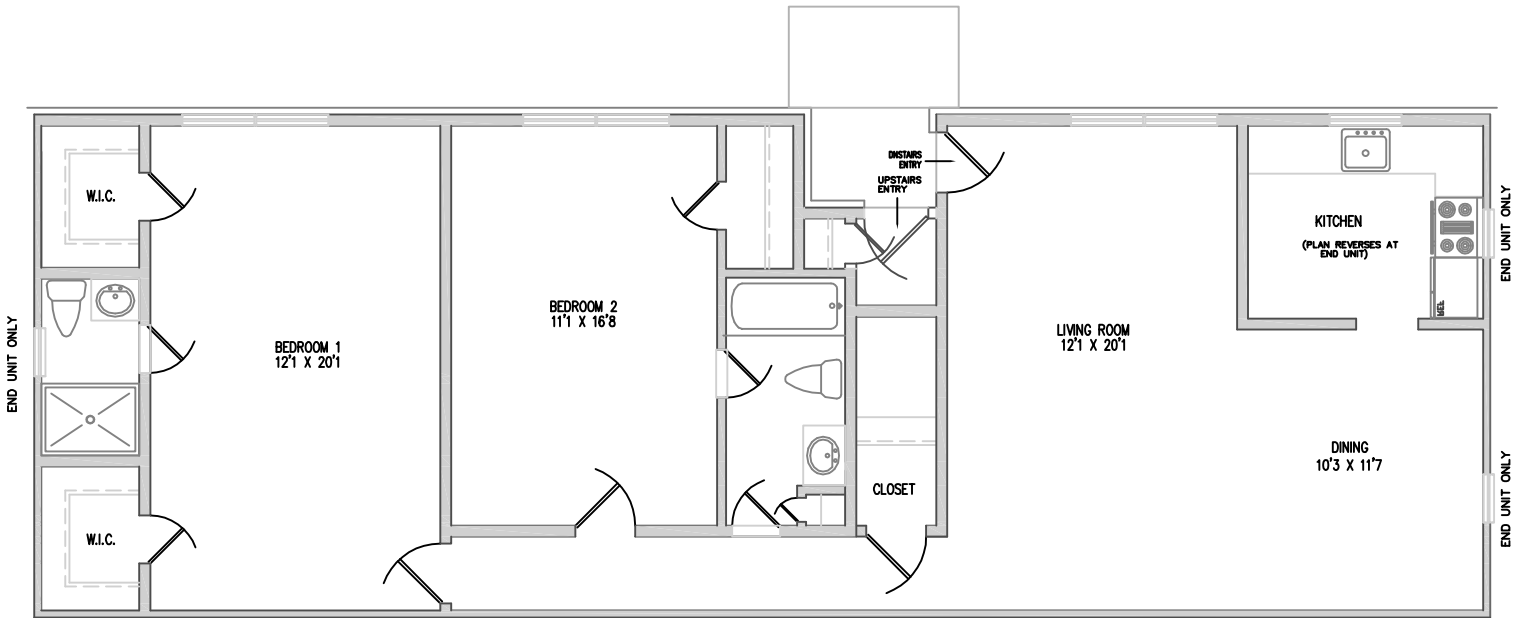

# HICKORY GLEN APARTMENTS

1038 PARK AVE, PLAINFIELD, NJ

MANAGED BY: **WOLF PROPERTIES**

TEL: 908-707-0042

HICKORY GLEN 2-BEDROOM DOWNSTAIRS

HICKORY GLEN 2-BEDROOM UPSTAIRS