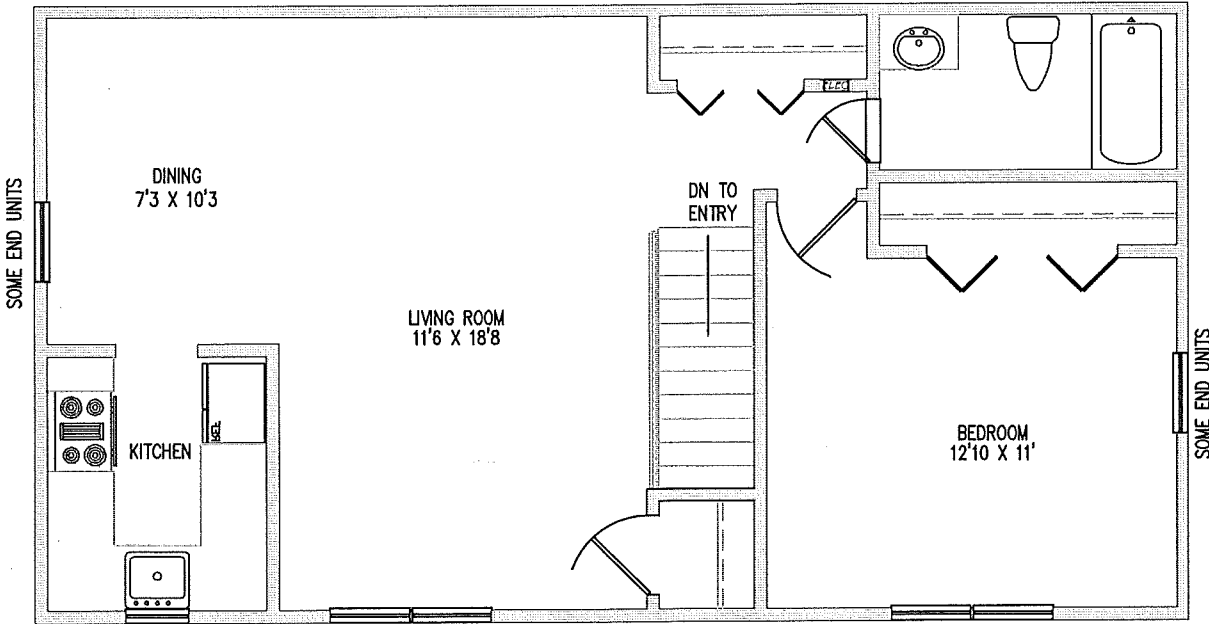

WILLIAMSBURG APARTMENTS

732 CENTRAL AVE, PLAINFIELD, NJ

MANAGED BY: **WOLF PROPERTIES**

TEL: 908-707-0042

WILLIAMSBURG 1 BEDROOM - DOWN

WILLIAMSBURG 1 BEDROOM - UP